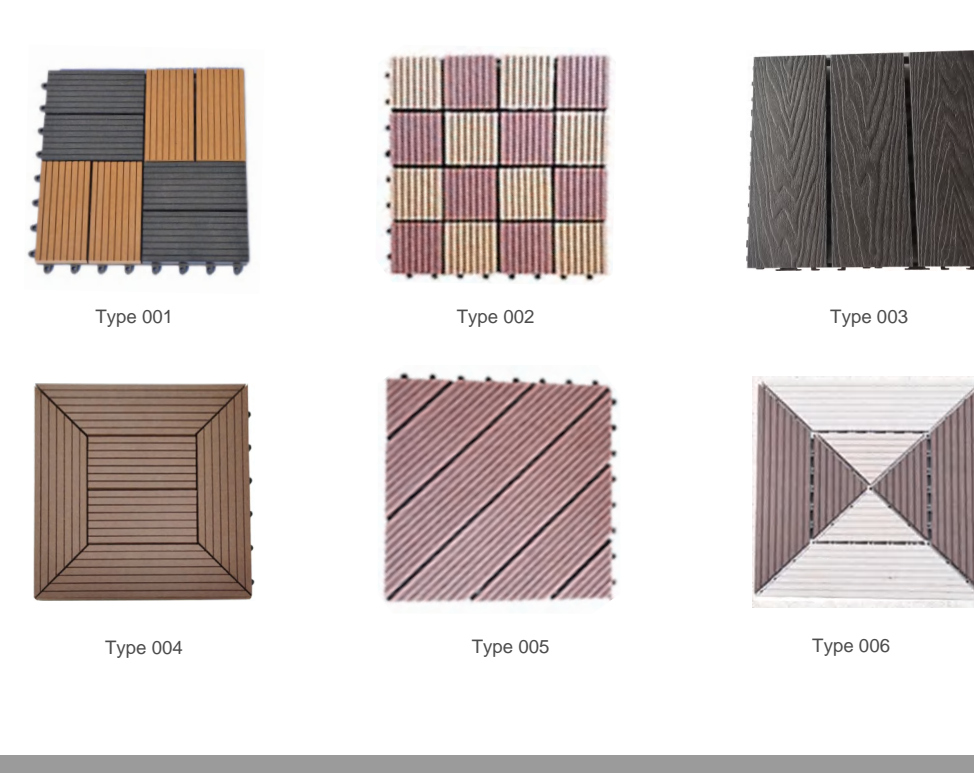

Finished Tiles Colors

Popular Deck Tiles-600

Homy Popular Deck Tiles-600 are easy to install and clean with good anti-slip properties and a variety of colors to choose.

Product Name	Popular Deck Tiles-600
Raw Material	32% HDPE, 58% Wood Fiber, 10% Chemical Additives
Size	600*300*22mm
Surface Treatment	Grooves, Wood Grain, 3D Embossed
Color	Black, Red Wood, Walnut, Light Grey, Teak, Coffee
Recycling	100% recyclable
Applications	Supermarket, Villa, Outdoor Wall, Cottage House, Swimming Pool, Outdoor Garden, etc.

Finished Tiles Colors

Co-extrusion Deck Tiles

Homy Co-extrusion Deck Tiles treated with co-extrusion technology are more resistant to wear and tear.

Product Name	Co-extrusion Deck Tiles
Raw Material	32% HDPE, 58% Wood Fiber, 10% Chemical Additives
Size	300*300*22mm
Surface Treatment	3D Embossed, Wire Brushed
Color	Rosewood, Teak, Old Wood, New Mahogany, Charcoal, Light Grey, Maple, Pale
Recycling	100% recyclable
Applications	Supermarket, Villa, Outdoor Wall, Cottage House, Swimming Pool, Outdoor Garden, etc.

Finished Tiles Colors

Special Deck Tiles

Homy Special Deck tiles can be customized with your demands to make different shapes.

Product Name	Special Deck Tiles
Raw Material	32% HDPE, 58% Wood Fiber, 10% Chemical Additives
Size	300*300*22mm
Surface Treatment	Grooves, Wood Grain, 3D Embossed
Color	Black, Red Wood, Walnut, Light Grey, Teak, Coffee
Recycling	100% recyclable
Applications	Supermarket, Villa, Outdoor Wall, Cottage House, Swimming Pool, Outdoor Garden, etc.

Finished Tiles Colors

Grass/Stone DIY Tiles

Homy Grass/Stone DIY Tiles combine the artificial grass or stone and PE backing. Deck tiles and grass-stone tiles can be installed together to make your space special.