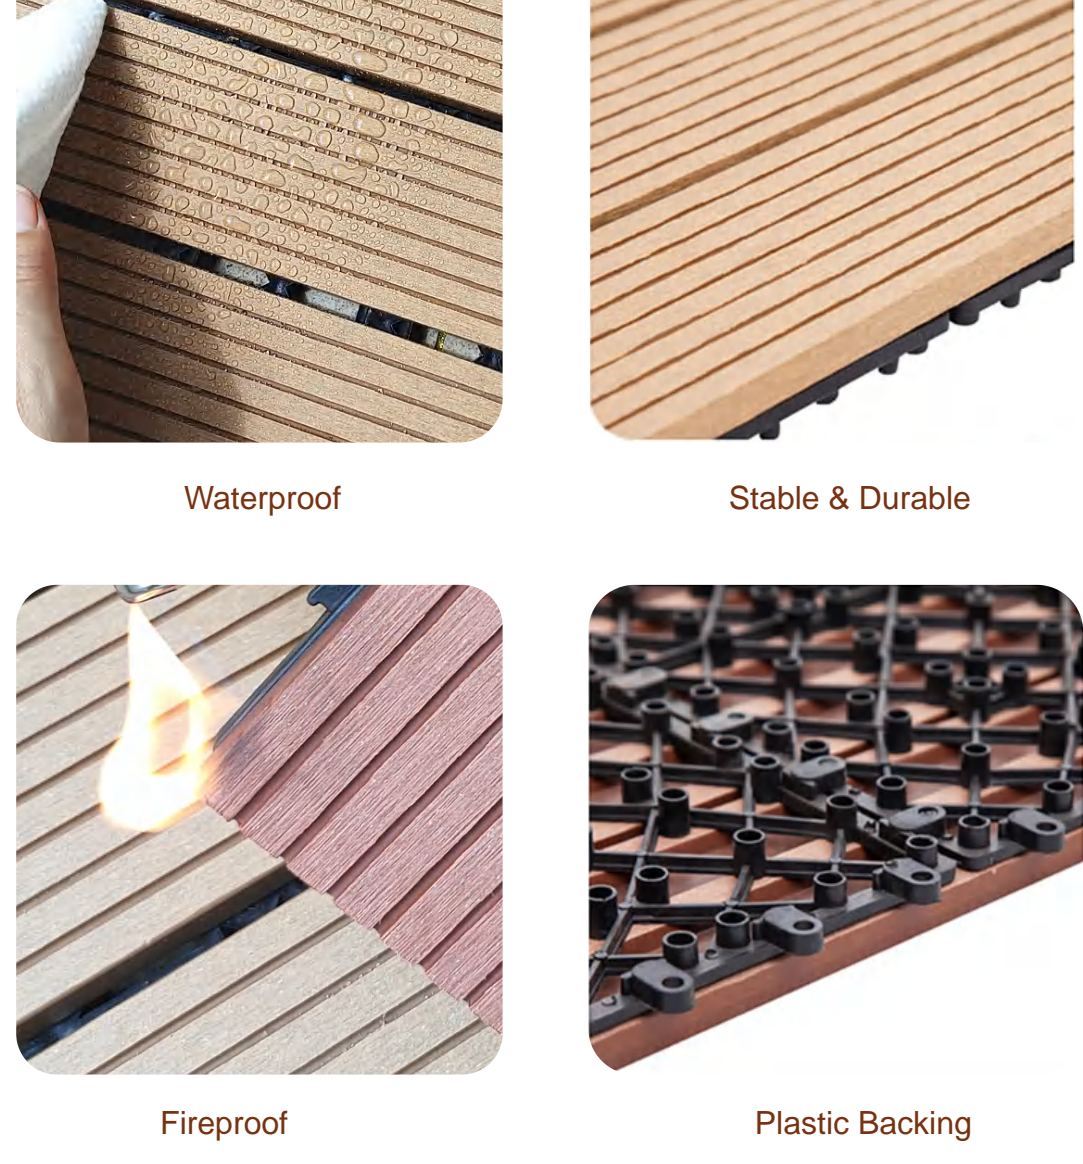

Deck Tiles Features