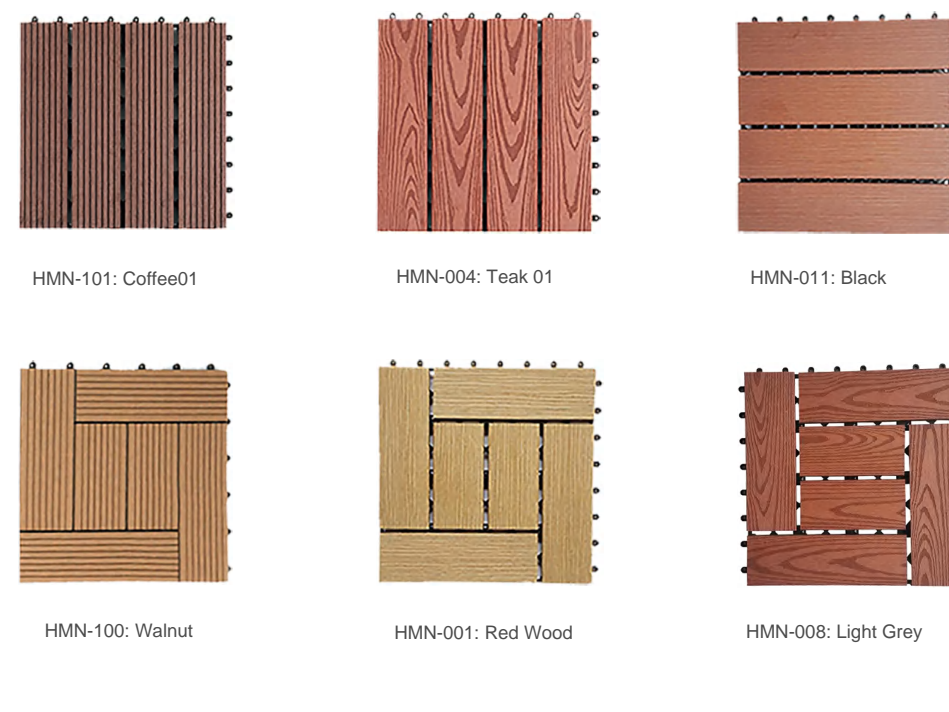

OUTDOOR WPC DIY DECK TILES

Collection	Pictures	Size
Popular Deck Tiles-300		300*300*22mm
Popular Deck Tiles-600		600*300*22mm
Co-extrusion Deck Tiles		300*300*22mm
Special Deck Tiles		300*300*22mm
Grass/Stone DIY Tiles		300*300*22mm

Popular Deck Tiles-300

Homy Popular Deck Tiles-300 make your outdoor living space look stylish and elegant. 4 slats and 6 slats shapes are available.

Product Name	Popular Deck Tiles-300
Raw Material	32% HDPE, 58% Wood Fiber, 10% Chemical Additives
Size	300*300*22mm
Surface Treatment	Grooves, Wood Grain, 3D Embossed
Color	Black, Red Wood, Walnut, Light Grey, Teak, Coffee
Recycling	100% recyclable
Applications	Supermarket, Villa, Outdoor Wall, Cottage House, Swimming Pool, Outdoor Garden, etc.

Finished Tiles Colors

Popular Deck Tiles-600

Homy Popular Deck Tiles-600 are easy to install and clean with good anti-slip properties and a variety of colors to choose.

Product Name	Popular Deck Tiles-600
Raw Material	32% HDPE, 58% Wood Fiber, 10% Chemical Additives
Size	600*300*22mm
Surface Treatment	Grooves, Wood Grain, 3D Embossed
Color	Black, Red Wood, Walnut, Light Grey, Teak, Coffee
Recycling	100% recyclable
Applications	Supermarket, Villa, Outdoor Wall, Cottage House, Swimming Pool, Outdoor Garden, etc.

Finished Tiles Colors

Co-extrusion Deck Tiles

Homy Co-extrusion Deck Tiles treated with co-extrusion technology are more resistant to wear and tear.

Product Name	Co-extrusion Deck Tiles
Raw Material	32% HDPE, 58% Wood Fiber, 10% Chemical Additives
Size	300*300*22mm
Surface Treatment	3D Embossed, Wire Brushed
Color	Rosewood, Teak, Old Wood, New Mahogany, Charcoal, Light Grey, Maple, Pale
Recycling	100% recyclable
Applications	Supermarket, Villa, Outdoor Wall, Cottage House, Swimming Pool, Outdoor Garden, etc.