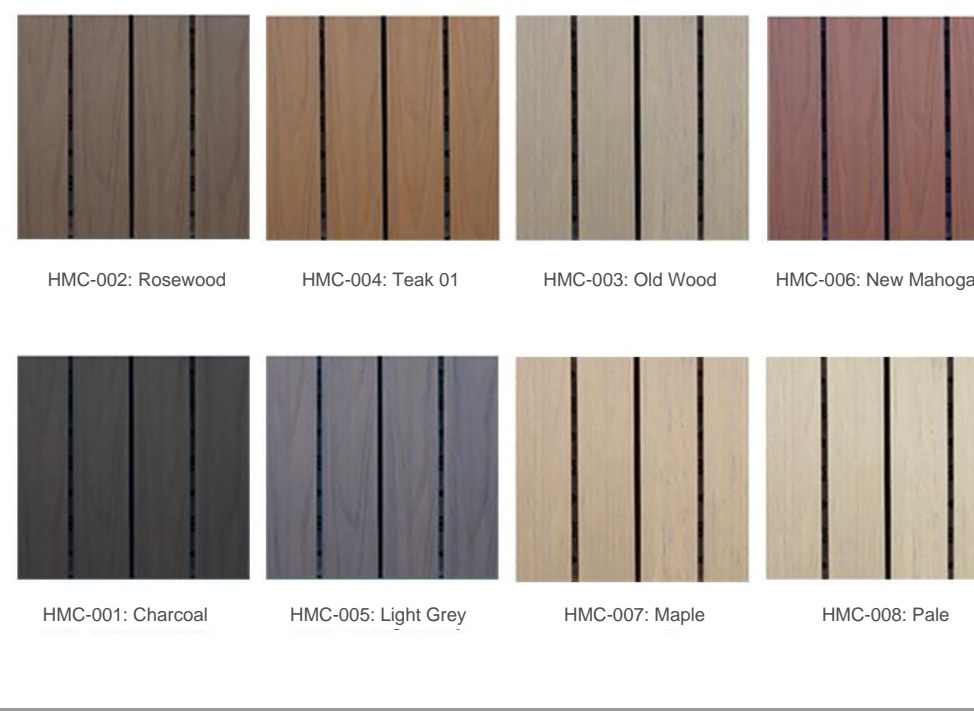

Finished Tiles Colors

Popular Deck Tiles-600

Homy Popular Deck Tiles-600 are easy to install and clean with good anti-slip properties and a variety of colors to choose.

Product Name	Popular Deck Tiles-600
Raw Material	32% HDPE, 58% Wood Fiber, 10% Chemical Additives
Size	600*300*22mm
Surface Treatment	Grooves, Wood Grain, 3D Embossed
Color	Black, Red Wood, Walnut, Light Grey, Teak, Coffee
Recycling	100% recyclable
Applications	Supermarket, Villa, Outdoor Wall, Cottage House, Swimming Pool, Outdoor Garden, etc.

Finished Tiles Colors

Co-extrusion Deck Tiles

Homy Co-extrusion Deck Tiles treated with co-extrusion technology are more resistant to wear and tear.

Product Name	Co-extrusion Deck Tiles
Raw Material	32% HDPE, 58% Wood Fiber, 10% Chemical Additives
Size	300*300*22mm
Surface Treatment	3D Embossed, Wire Brushed
Color	Rosewood, Teak, Old Wood, New Mahogany, Charcoal, Light Grey, Maple, Pale
Recycling	100% recyclable
Applications	Supermarket, Villa, Outdoor Wall, Cottage House, Swimming Pool, Outdoor Garden, etc.

Finished Tiles Colors

Special Deck Tiles

Homy Special Deck tiles can be customized with your demands to make different shapes.

Product Name	Special Deck Tiles
Raw Material	32% HDPE, 58% Wood Fiber, 10% Chemical Additives
Size	300*300*22mm
Surface Treatment	Grooves, Wood Grain, 3D Embossed
Color	Black, Red Wood, Walnut, Light Grey, Teak, Coffee
Recycling	100% recyclable
Applications	Supermarket, Villa, Outdoor Wall, Cottage House, Swimming Pool, Outdoor Garden, etc.

Product Name	Grass/Stone DIY Tiles
Raw Material	32% HDPE, 58% Wood Fiber, 10% Chemical Additives
Size	300*300*22mm
Surface Treatment	Stone, Grass
Color	Black, Red Wood, Walnut, Light Grey, Teak, Coffee
Recycling	100% recyclable
Applications	Supermarket, Villa, Outdoor Wall, Cottage House, Swimming Pool, Outdoor Garden, etc.