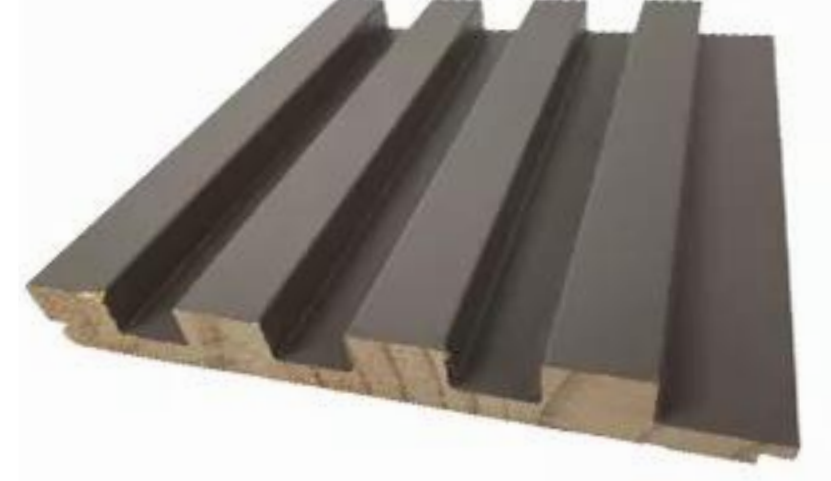

SOLID WOOD/MDF WALL PANEL

SOLID WOOD WALL PANEL

Reconstruct and redesign your wall with 3D solid natural wood panels. Solid wood wall panel provides a trendy modern interior design. With its natural colors, shapes and textures, it provides an eco-friendly contemporary touch to any interior design and decor. Decorative textured wall panels could turn any existing wall to a contemporary and new stylish design accent. Fast and simple installation allows you to quickly transform any space. These panels will join to each seamlessly with no joint line showing.

- Odorless
- Easy Installation
- Customized color
- Moisture-proof
- Easy to clean
- Mildew-proof
- Non-painting
- Eco & Health

SOLID WOOD WALL PANEL

Type A

SOLID WOOD WALL PANEL FEATURES

Moisture-Proof:
With imported PVC veneer, Mildew Resistant, Moisture-proof, Scratch Resistant, Warp Resistant

Fire Retardant:
Effective flame retardant, Self-extinguishing away from the fire.

Easy to Clean:
With nano film, Stain Resistant, Scratch Resistant, Dust-proof, easy to maintain

Equipped with Special Edge Trims

With the matching large and small edge trims, making the edge corner is simple and convenient and installation effect is perfect.

HOMY SOLID WOOD SPECIFICATIONS

Homy solid wood wall panel is making a good trend in interiors decor, giving rooms a style and texture boost.