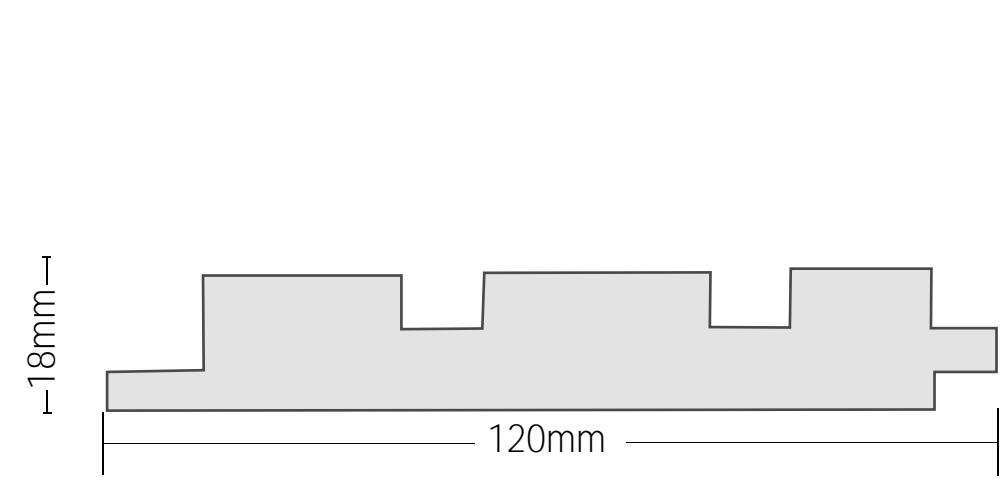

DIFFERENT PATTERNS: