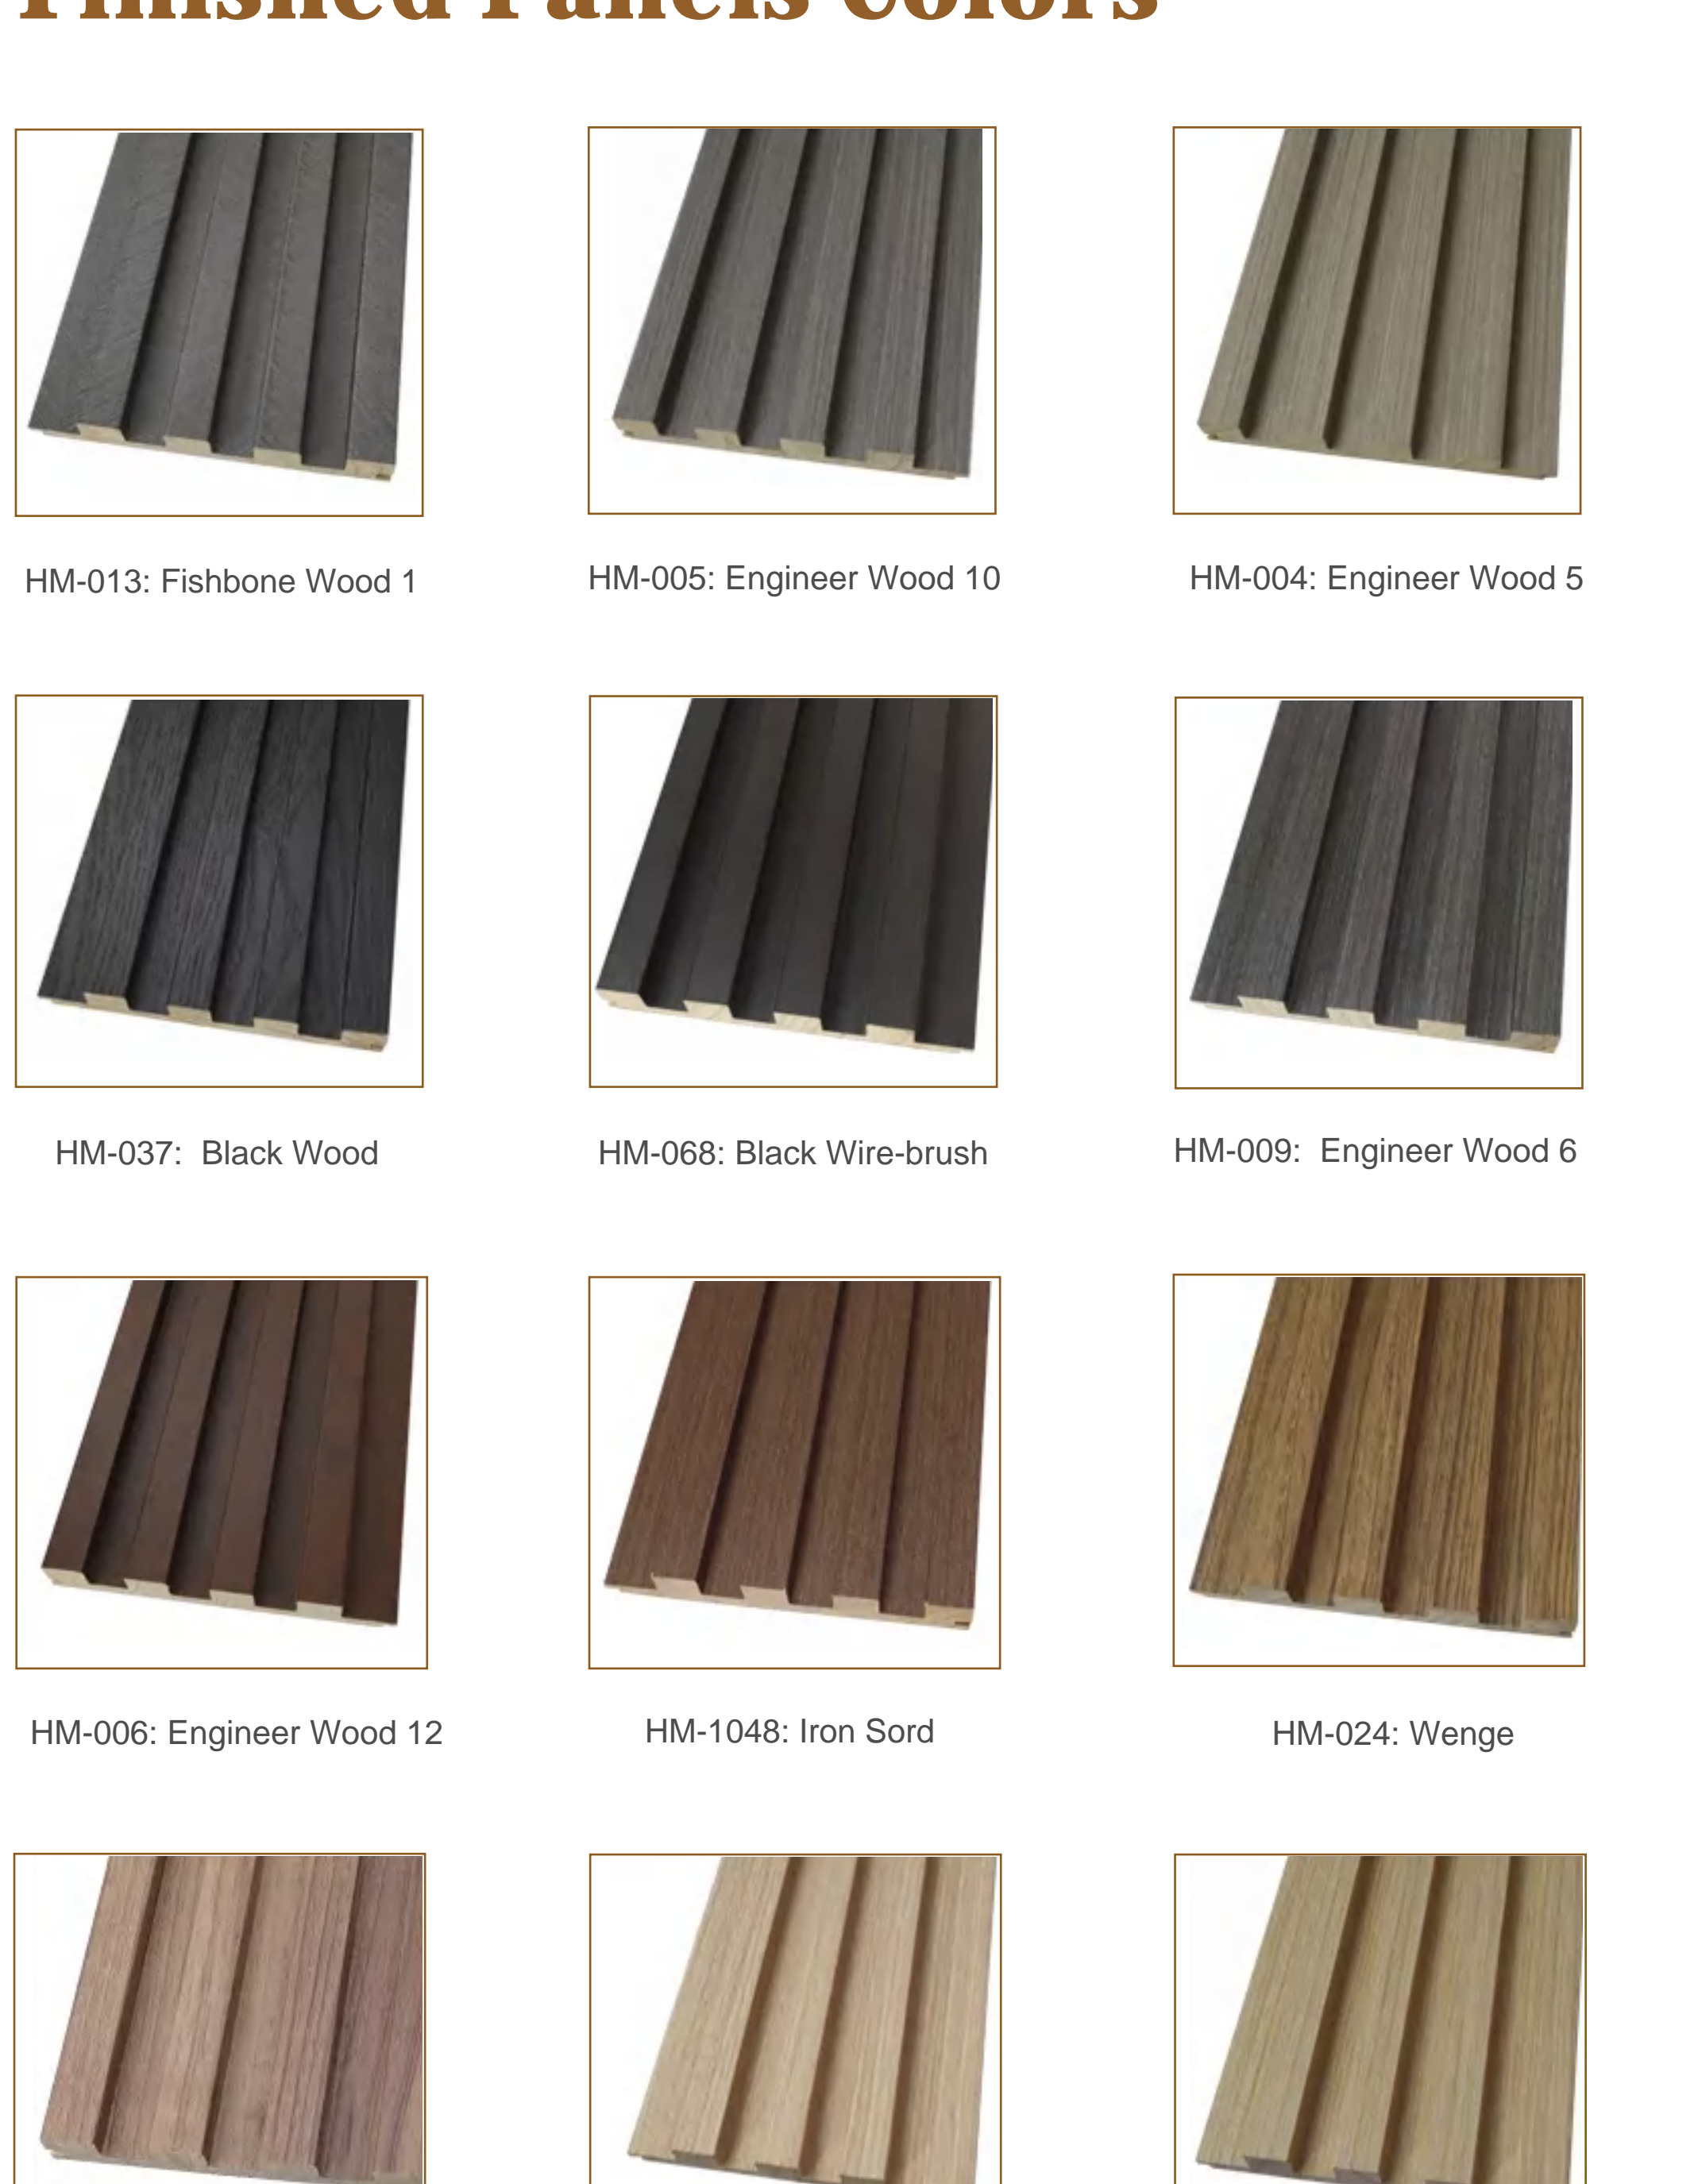

Finished Panels Colors