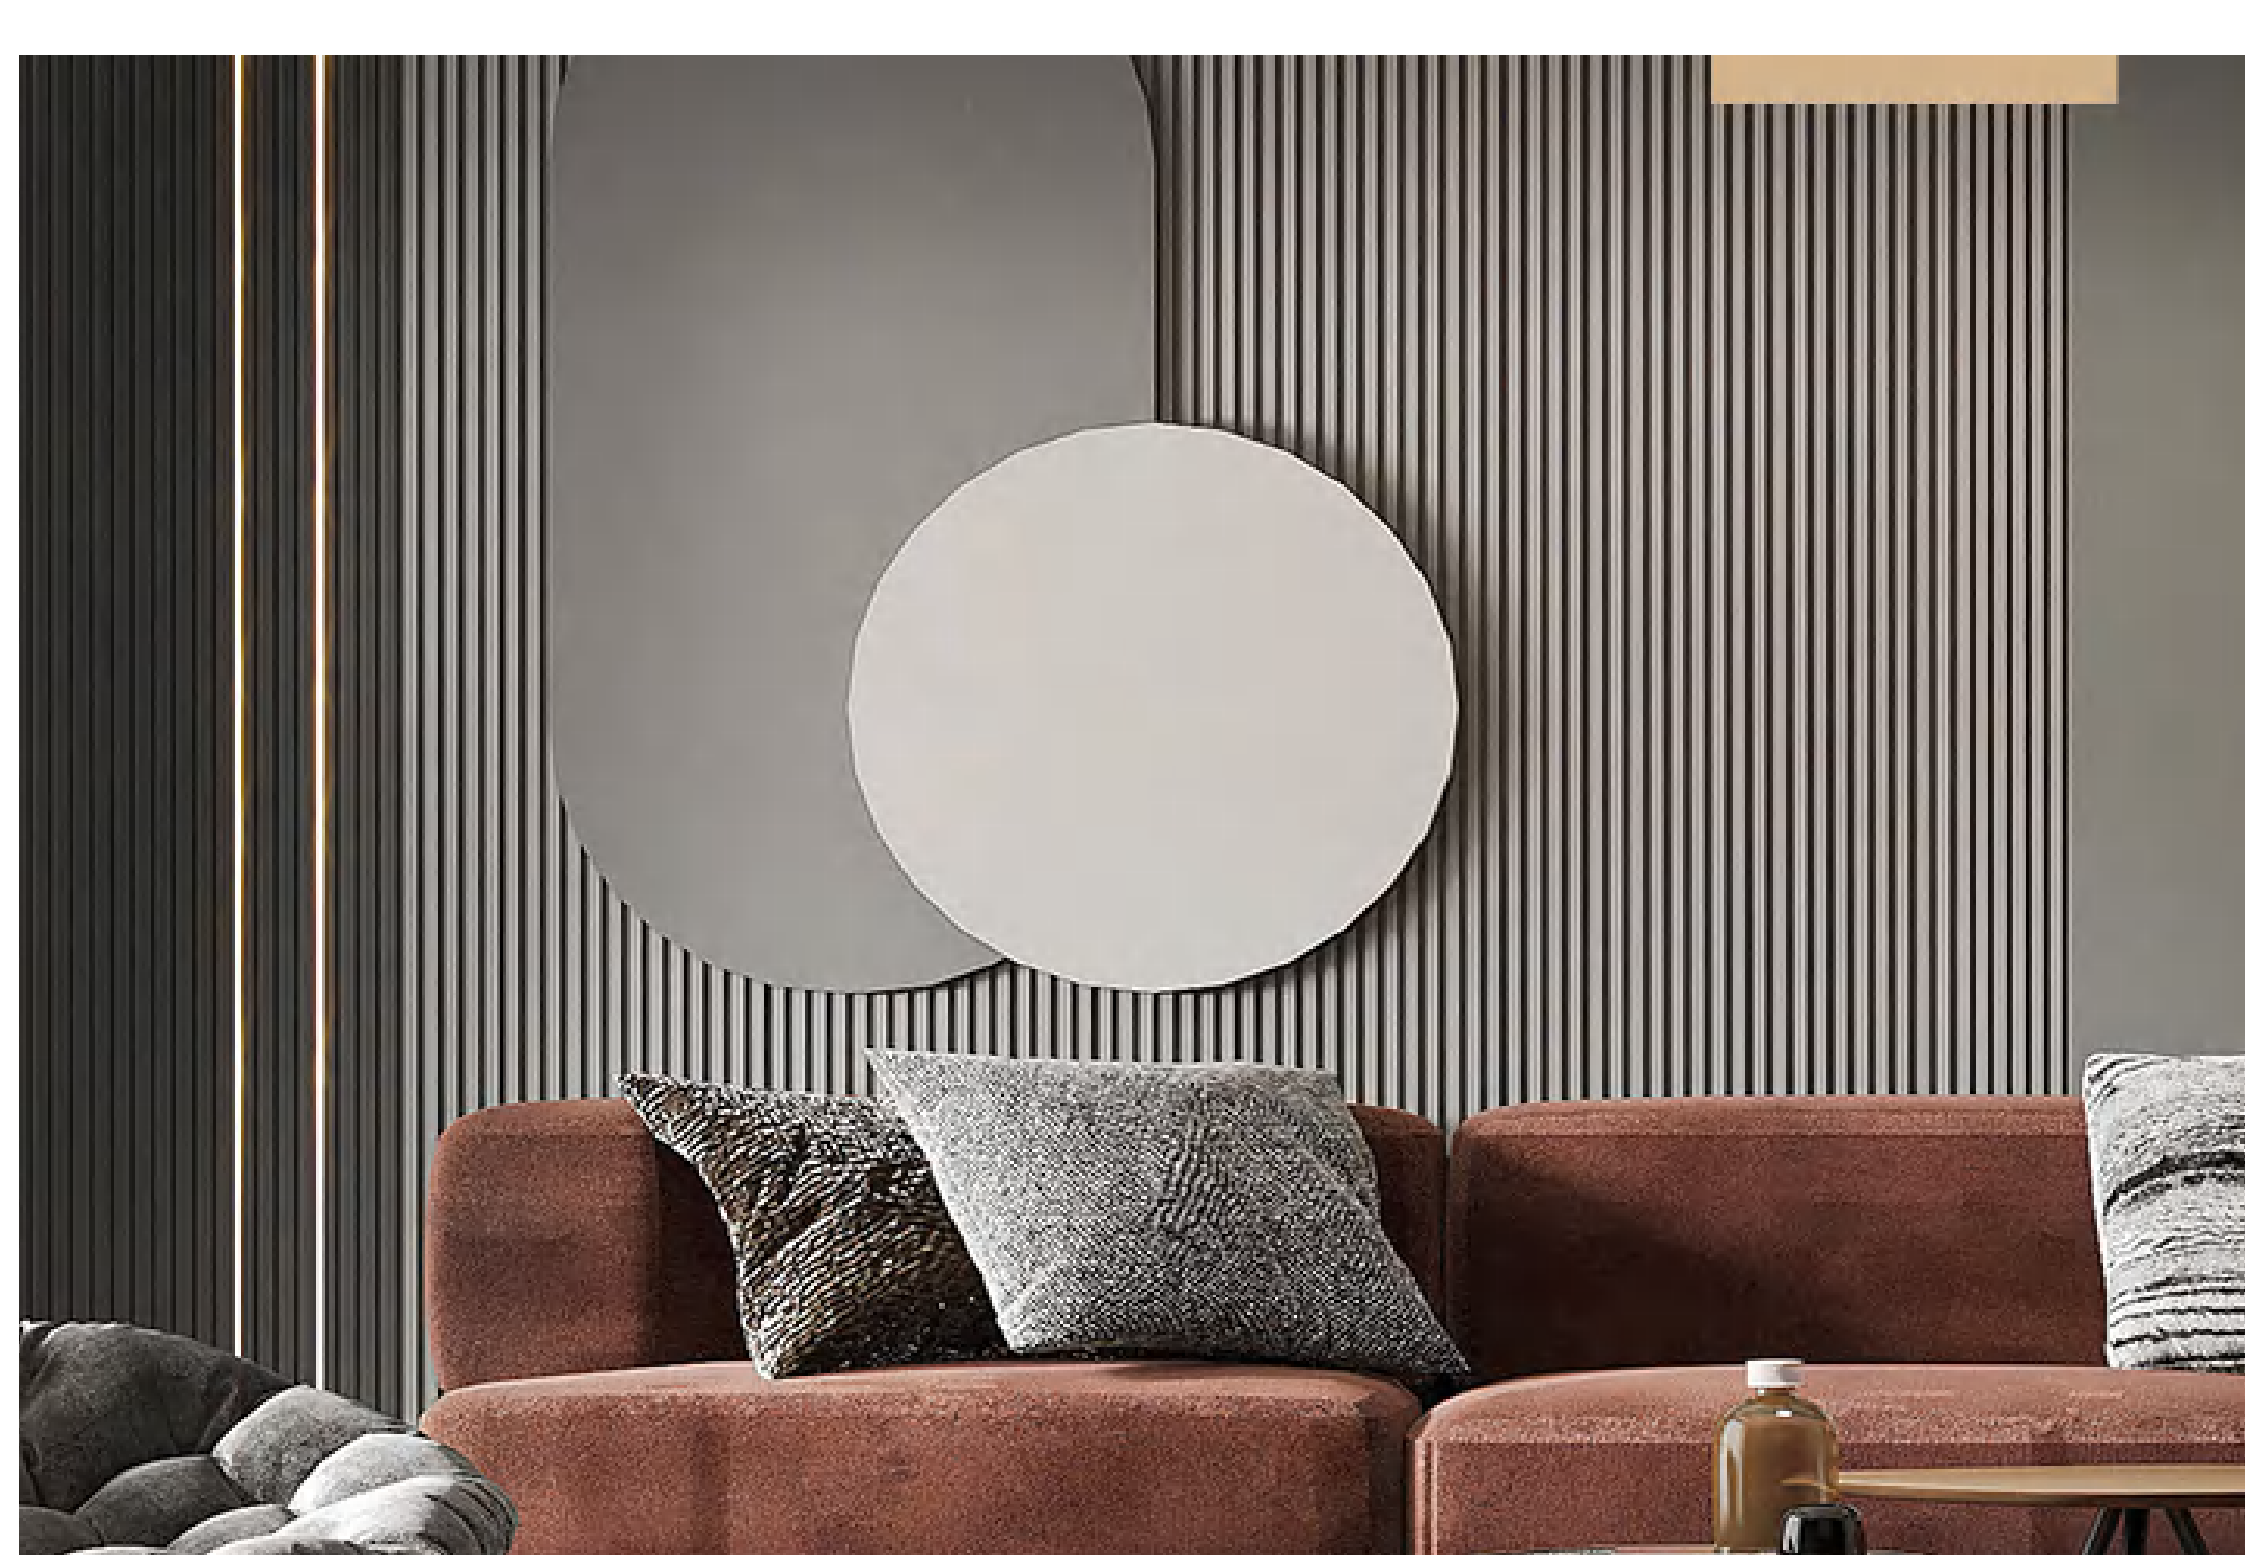

MDF WALL PANEL