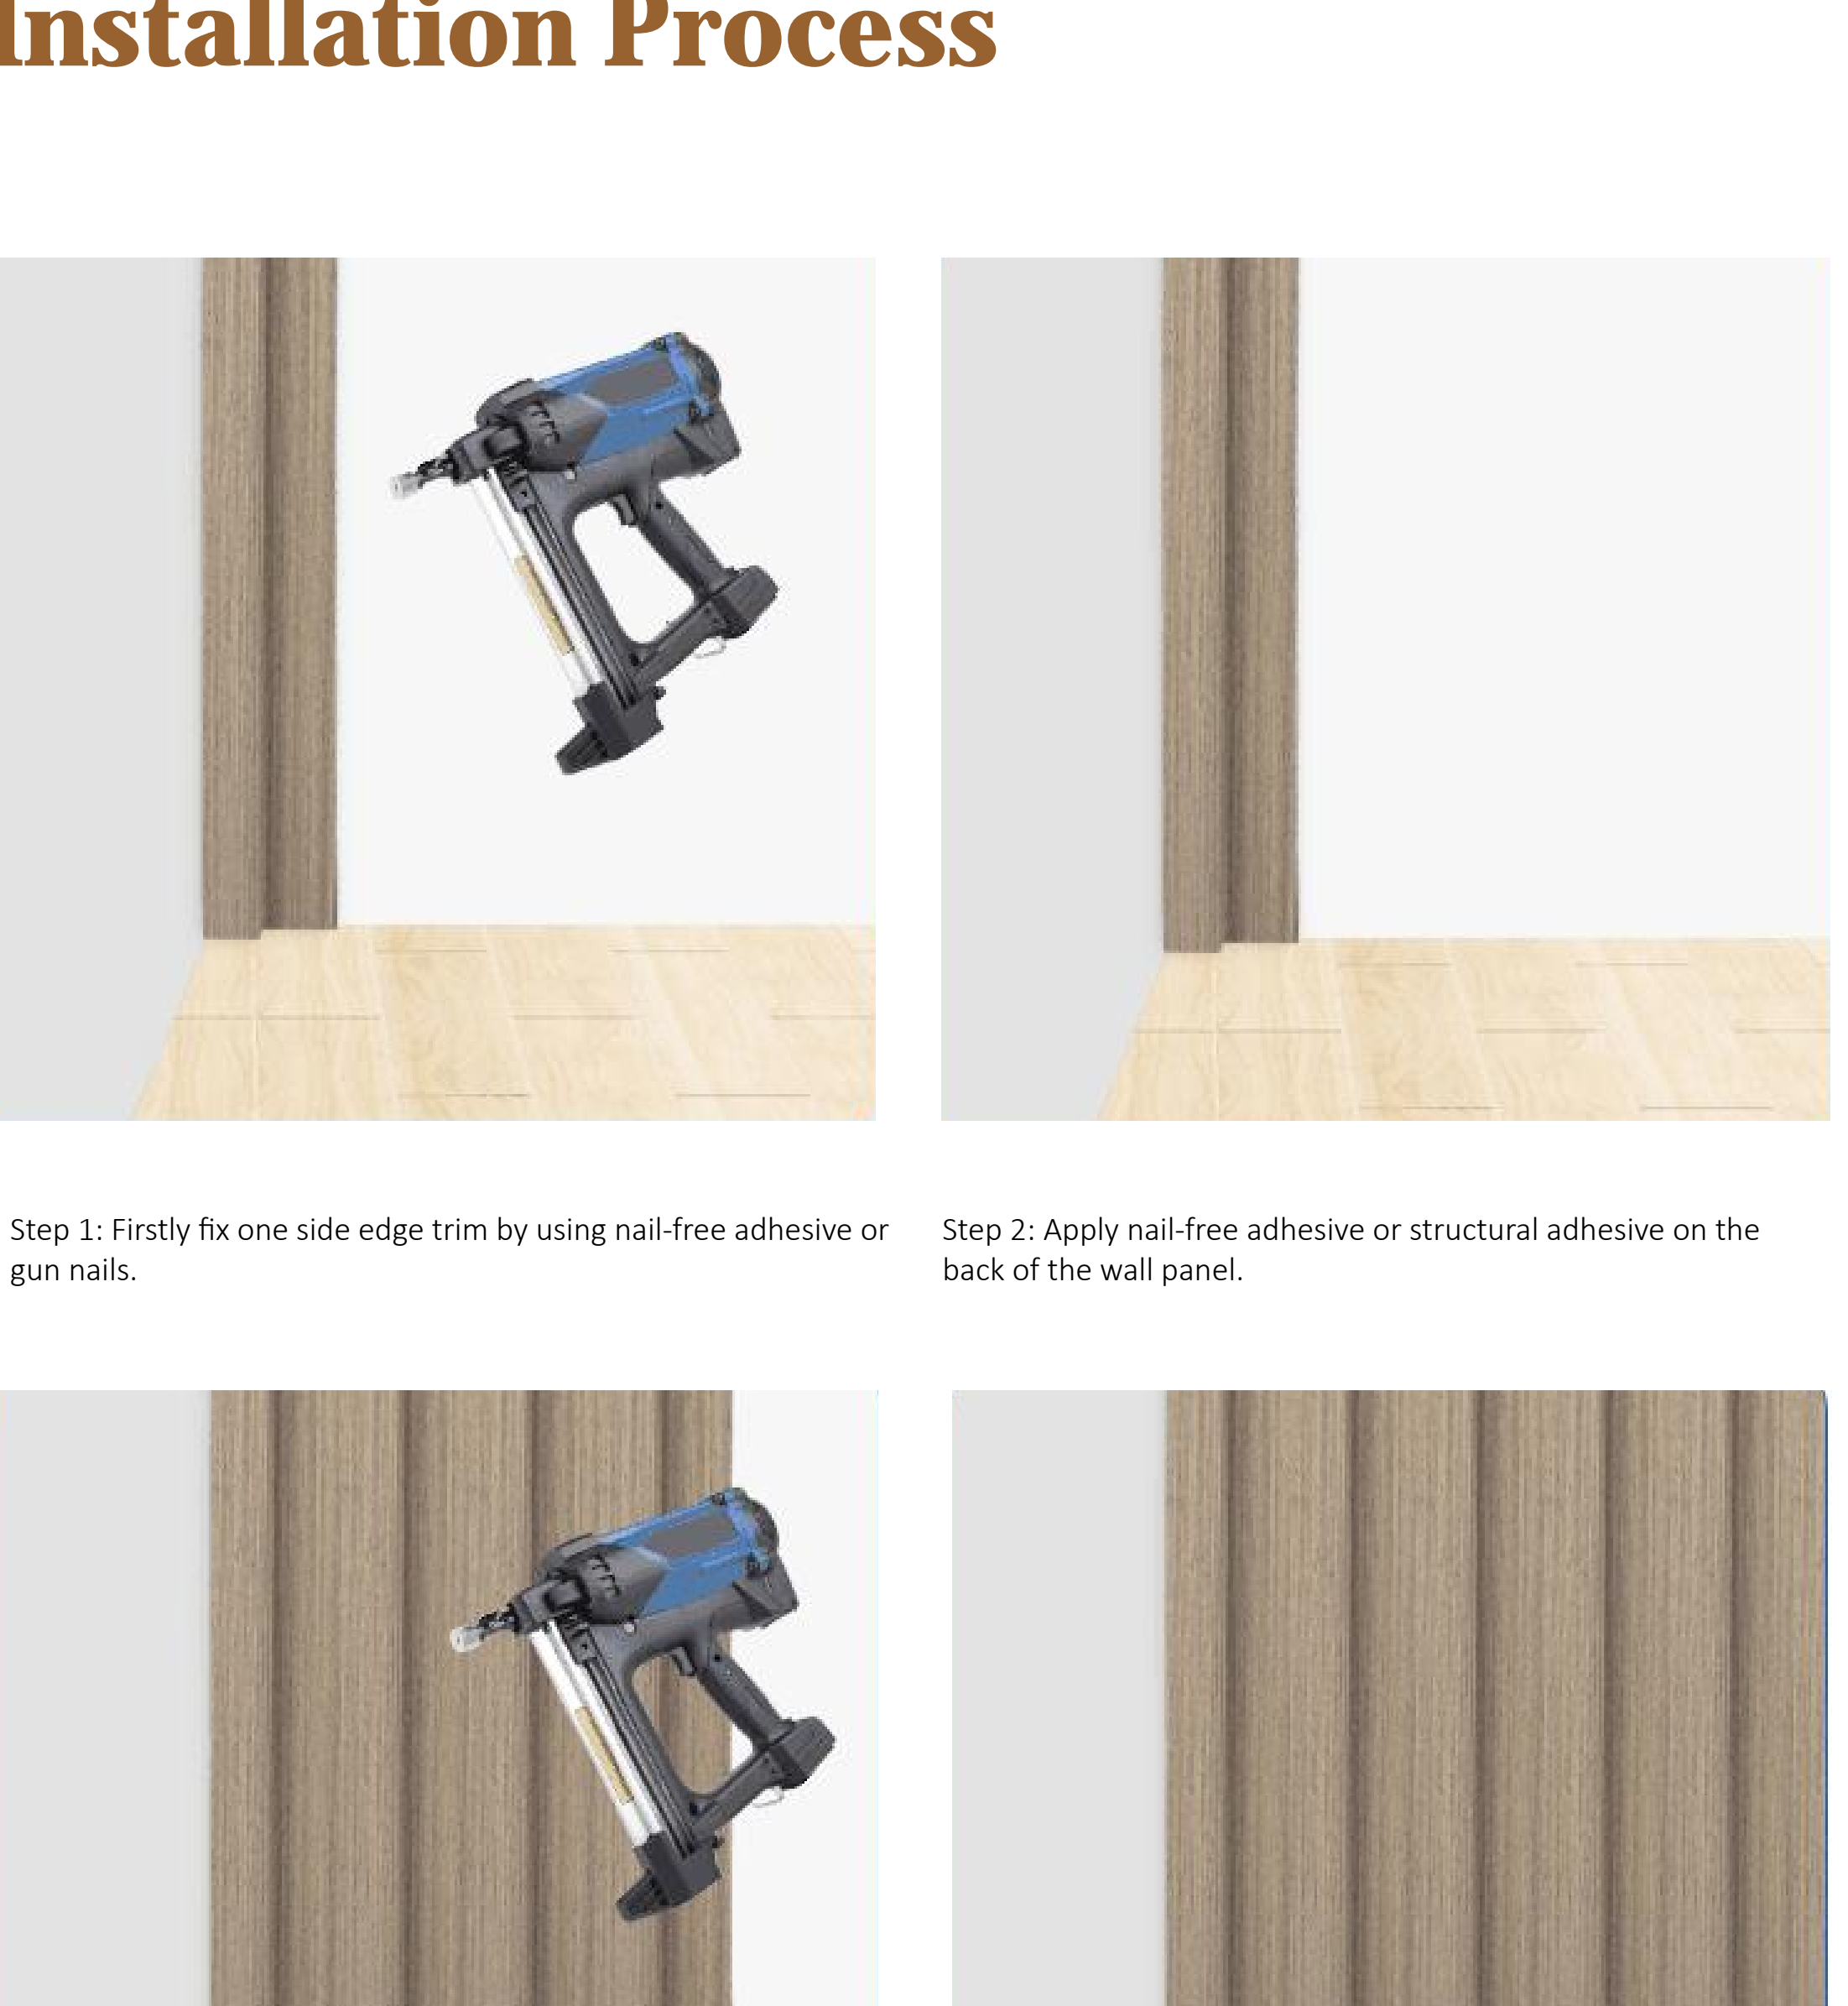

Installation Effects

Installation Process