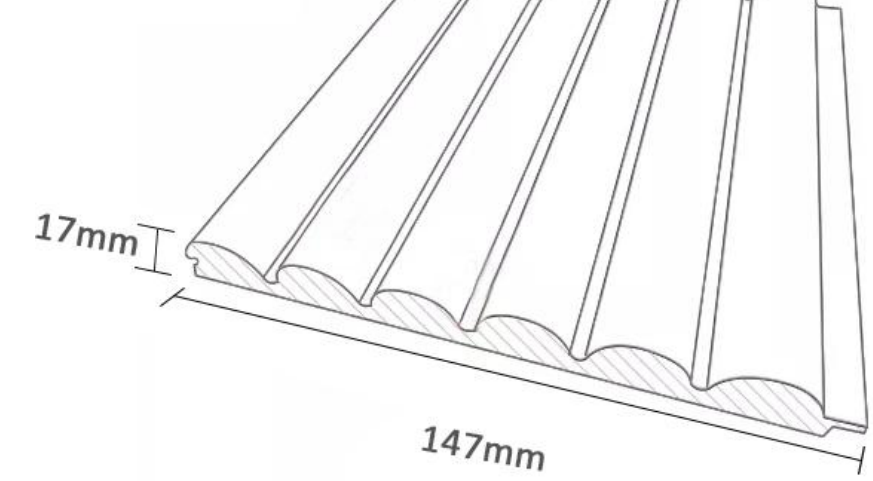

SOLID WOOD/MDF WALL PANEL

SOLID WOOD WALL PANEL

Reconstruct and redesign your wall with 3D solid natural wood panels. Solid wood wall panel provides a trendy modern interior design. With its natural colors, shapes and textures, it provides an eco-friendly contemporary touch to any interior design and decor. Decorative textured wall panels could turn any existing wall to a contemporary and new stylish design accent. Fast and simple installation allows you to quickly transform any space. These panels will join to each seamlessly with no joint line showing.

- Odorless
- Easy Installation
- Customized color
- Moisture-proof
- Easy to clean
- Mildew-proof
- Non-painting
- Eco & Health

SOLID WOOD WALL PANEL

Type B

SOLID WOOD WALL PANEL FEATURES

Moisture-Proof:
With imported PVC veneer, Mildew Resistant, Moisture-proof, Scratch Resistant, Warp Resistant

Fire Retardant:
Effective flame retardant, Self-extinguishing away from the fire.

Easy to Clean:
With nano film, Stain Resistant, Scratch Resistant, Dust-proof, easy to maintain

Equipped with Special Edge Trims

With the matching large and small edge trims, making the edge corner is simple and convenient and installation effect is perfect.

HOMY SOLID WOOD SPECIFICATIONS

Homy solid wood wall panel is making a good trend in interiors decor, giving rooms a style and texture boost.