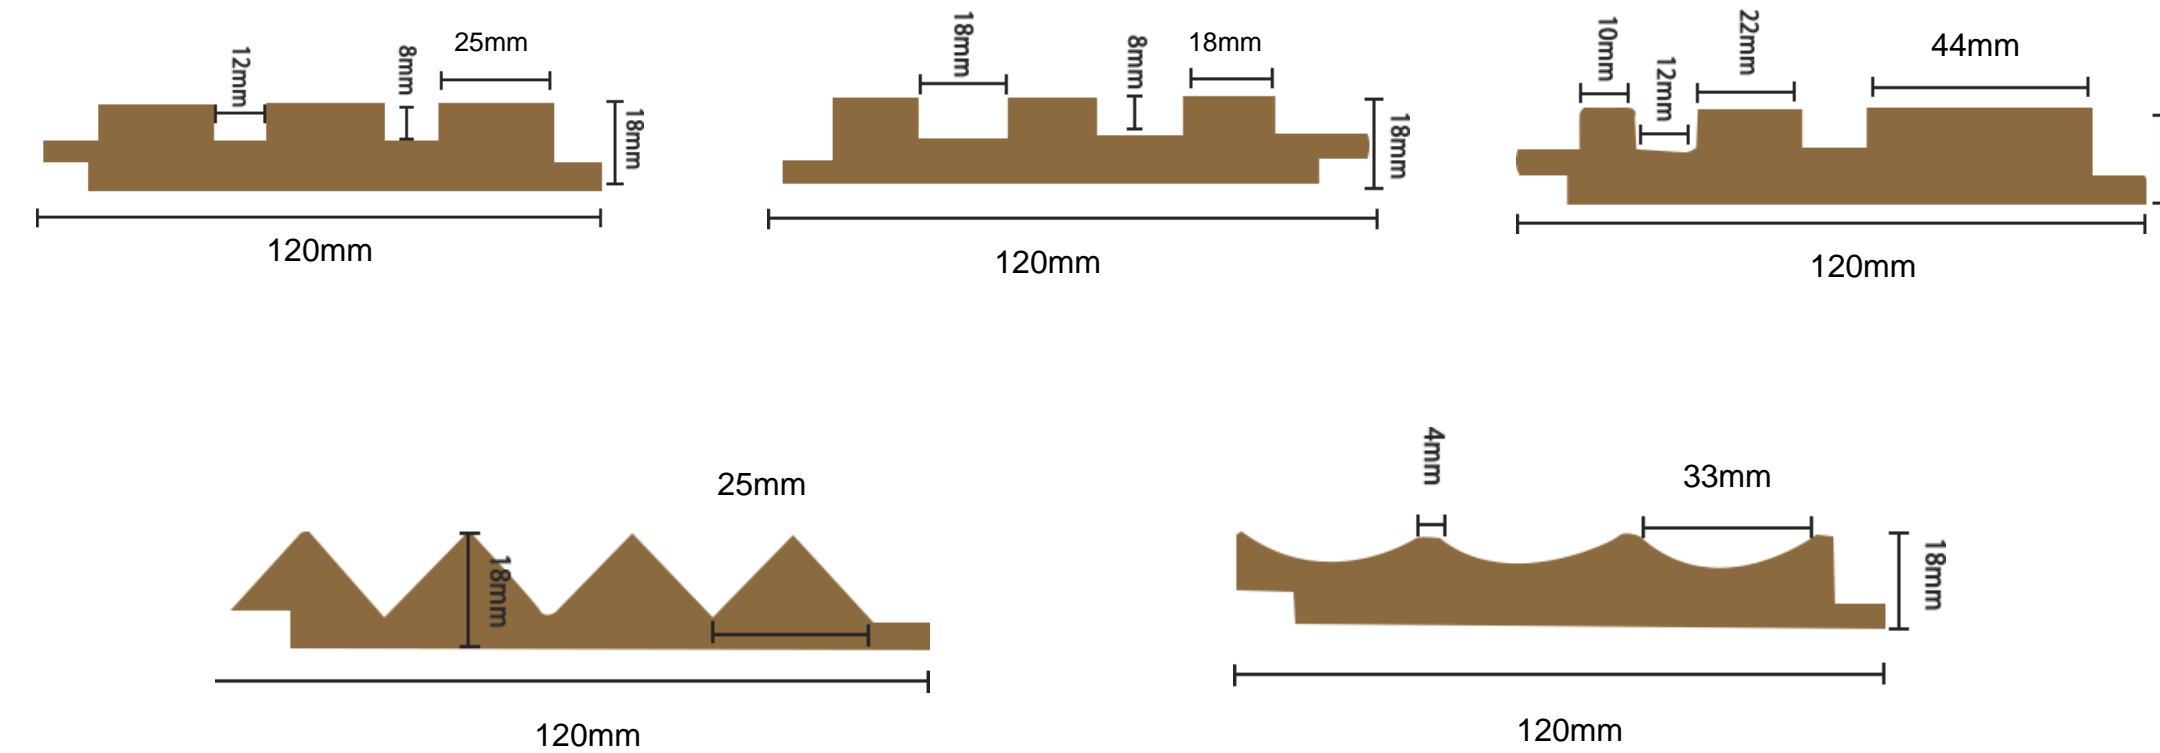

DIFFERENT PATTERNS: