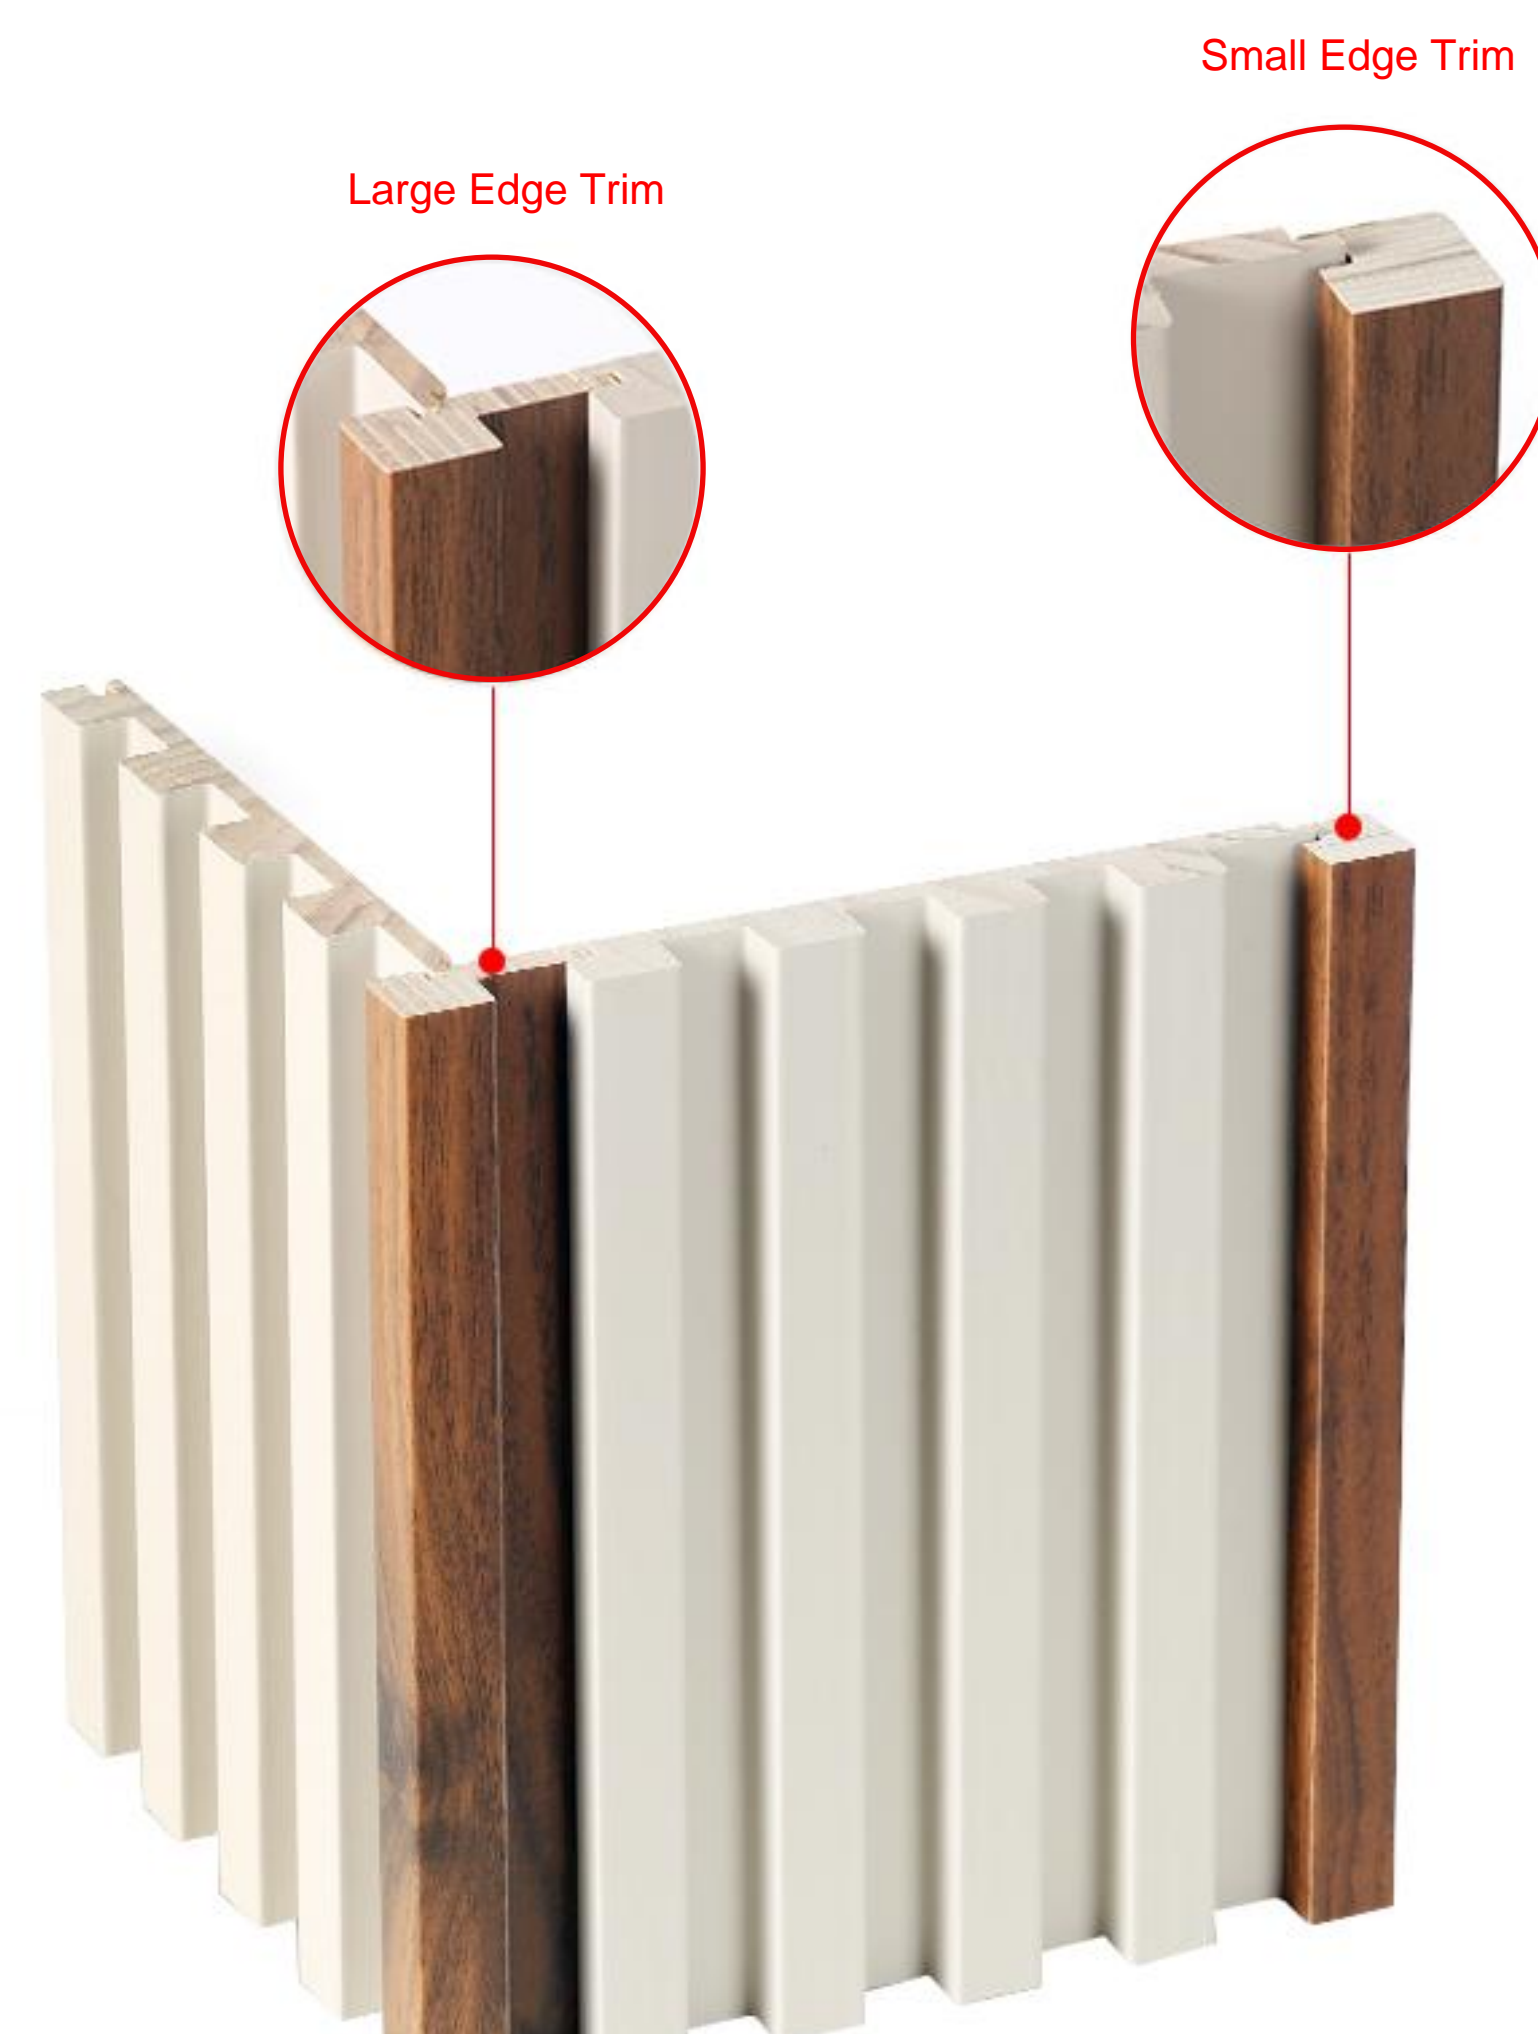

Equipped with Special Edge Trims

With the matching large and small edge trims, making the edge corner is simple and convenient and installation effect is perfect.