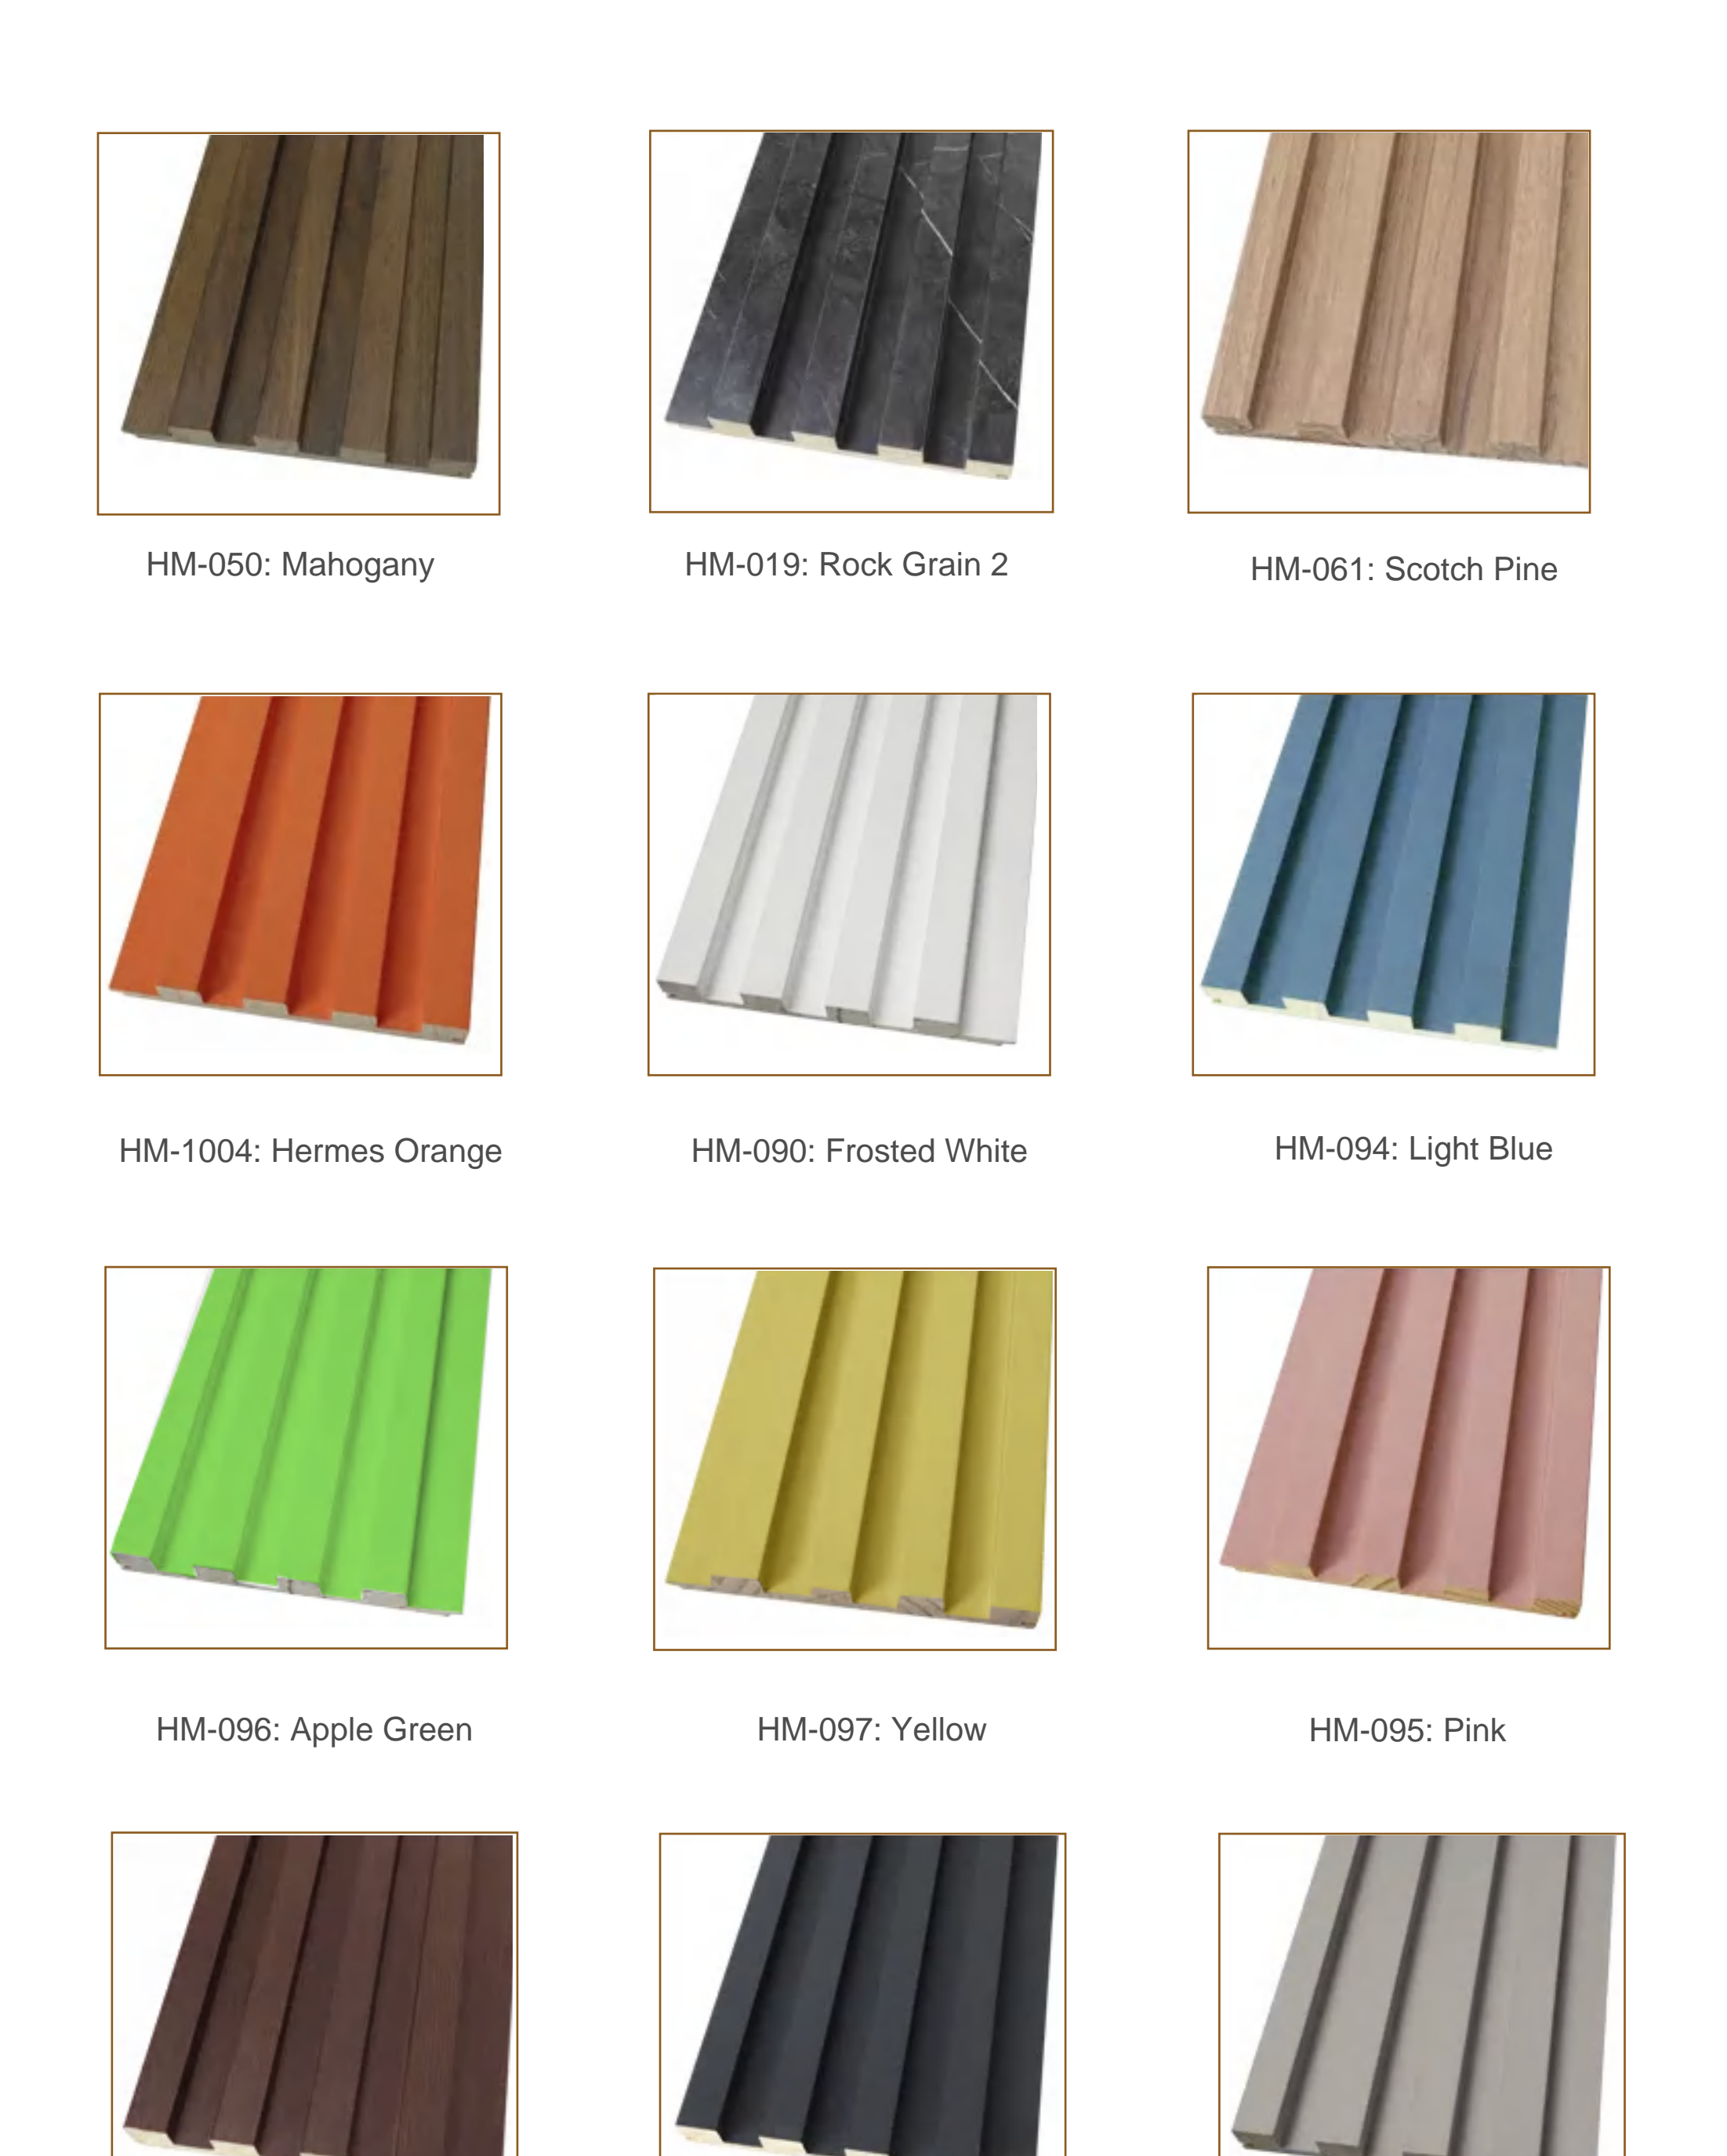

Finished Panels Colors