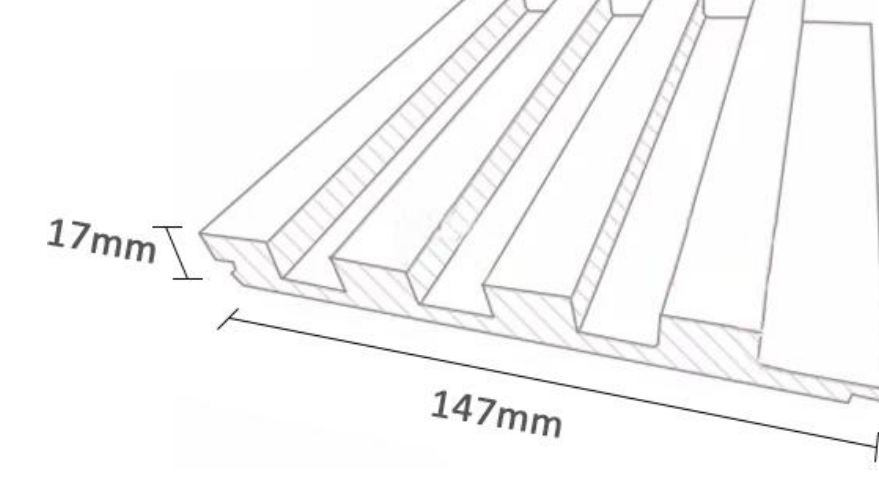

SOLID WOOD WALL PANEL

Type A