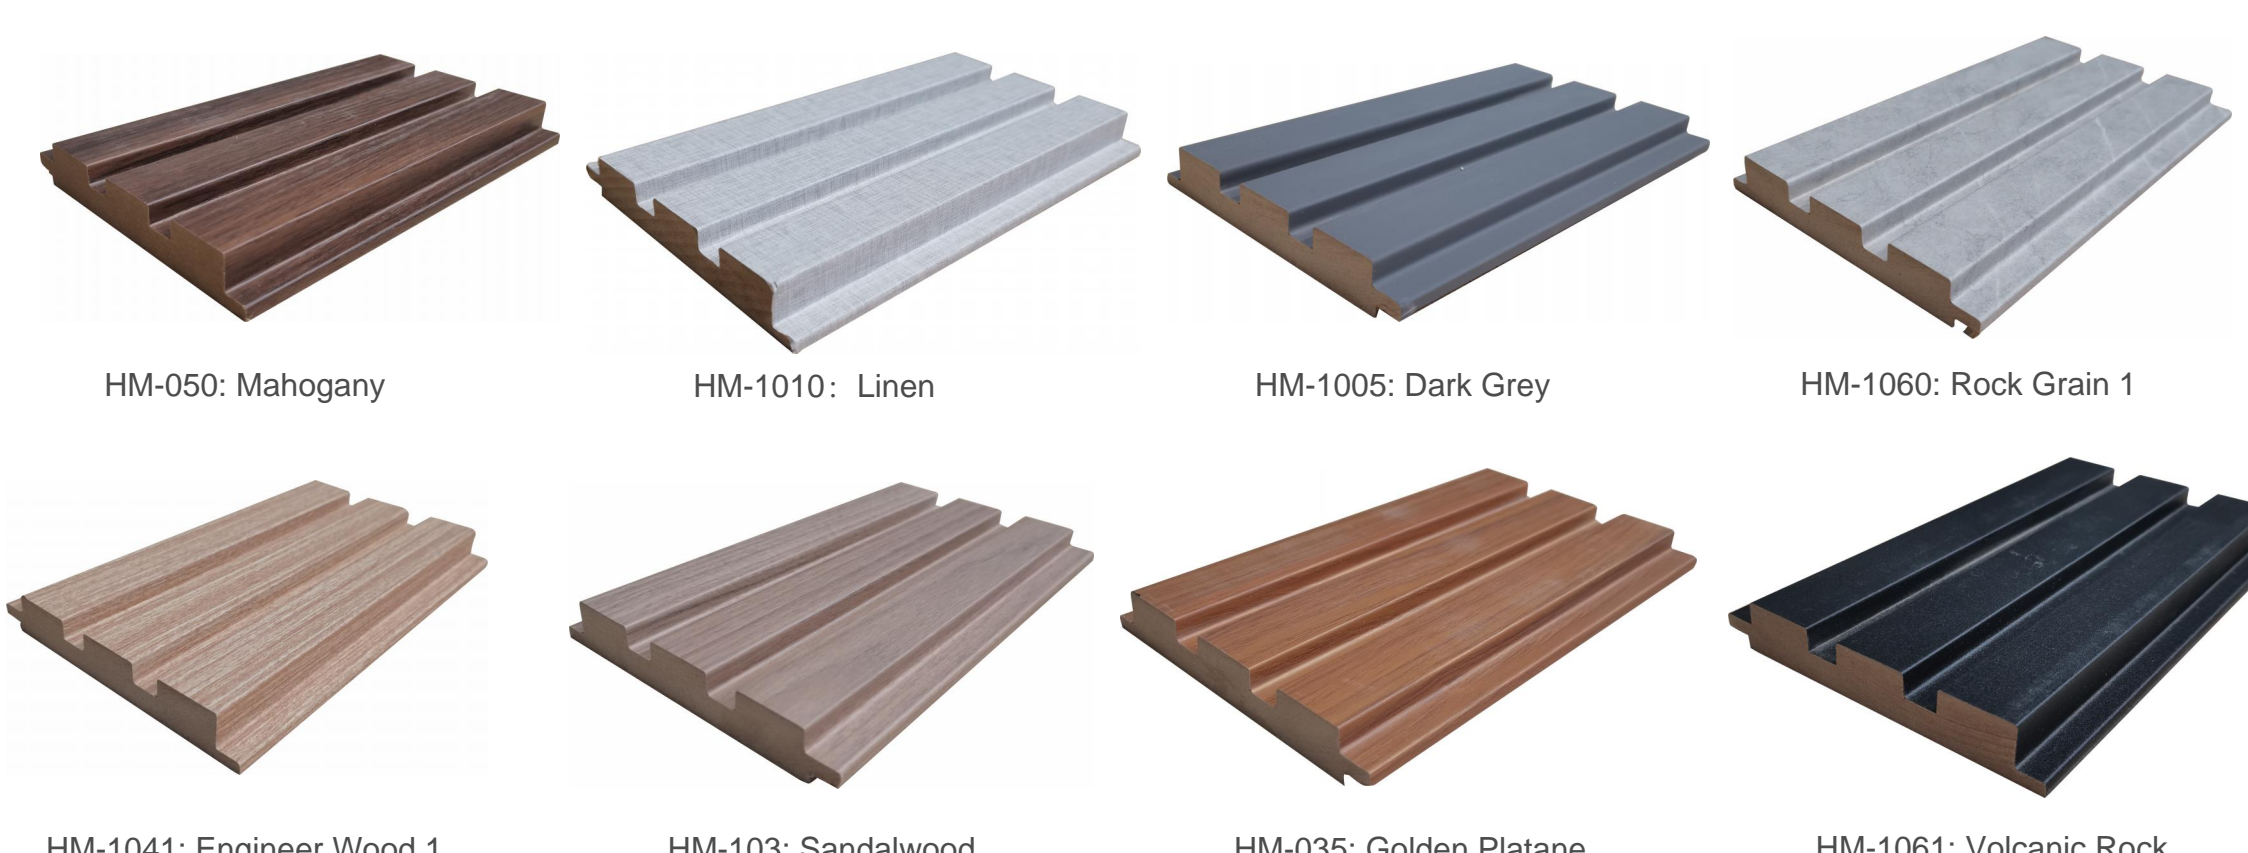

Finished Panel Colors