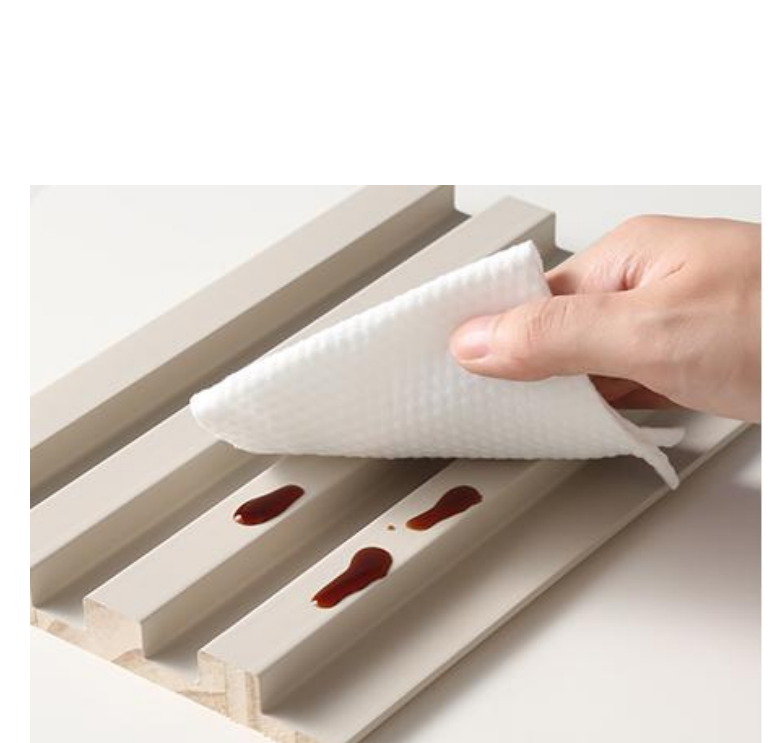

Fire Retardant:
Effective flame retardant, Self-extinguishing away from the fire.