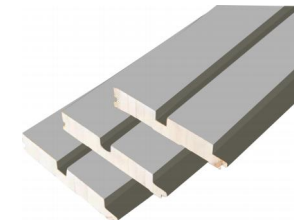

HOMY Bamboo Wall Cladding

Homy bamboo wall cladding is a cost-effective and natural way to add beauty and flare to your home.

Collection	DBW005
Materials	100% Bamboo
Shapes	DBW001, DBW002, DBW003, DBW005, DBW018, etc.
Size	103mm(W)*20mm(T)
Color	Natural, Cherry, Grey, Golden Teak, Walnut
Moisture Content	8%-12%
Applications	Residential & Commercial, Interior & Exterior

Finished cladding Colors

Grey