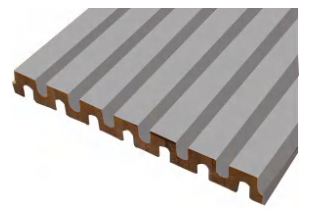

HOMY Bamboo Wall Cladding

8.Homy this collection is the most popular series and it adds the charming of your walls.

Collection	DBW018
Materials	100% Bamboo
Shapes	DBW001, DBW002, DBW003, DBW005, DBW018, etc.
Size	138/161mm(W)*18mm(T)
Color	Natural, Cherry, Grey, Golden Teak, Walnut
Moisture Content	8%-12%
Applications	Residential & Commercial, Interior & Exterior

Finished Cladding Colors

Grey