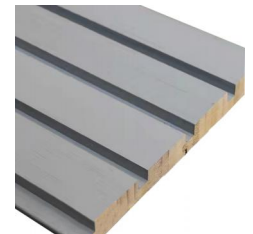

HOMY Bamboo Wall Cladding

Perfectly accentuate your interior walls with Homy bamboo wall cladding made from real bamboo wood.

Collection	DBW009
Materials	100% Bamboo
Shapes	DBW001, DBW002, DBW003, DBW005, DBW018, etc.
Size	163mm(W)*15mm(T)
Color	Natural, Cherry, Grey, Golden Teak, Walnut
Moisture Content	8%-12%
Applications	Residential & Commercial, Interior & Exterior

Finished Cladding Colors

Grey