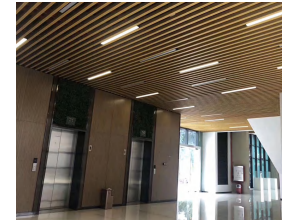

SIZE

40(W)mm*45(H)mm
100(W)mm*120(H)mm
100(W)mm*50(H)mm
50(W)mm*90(H)mm
50(W)mm*60(H)mm
40(W)mm*100(H)mm
40(W)mm*80(H)mm