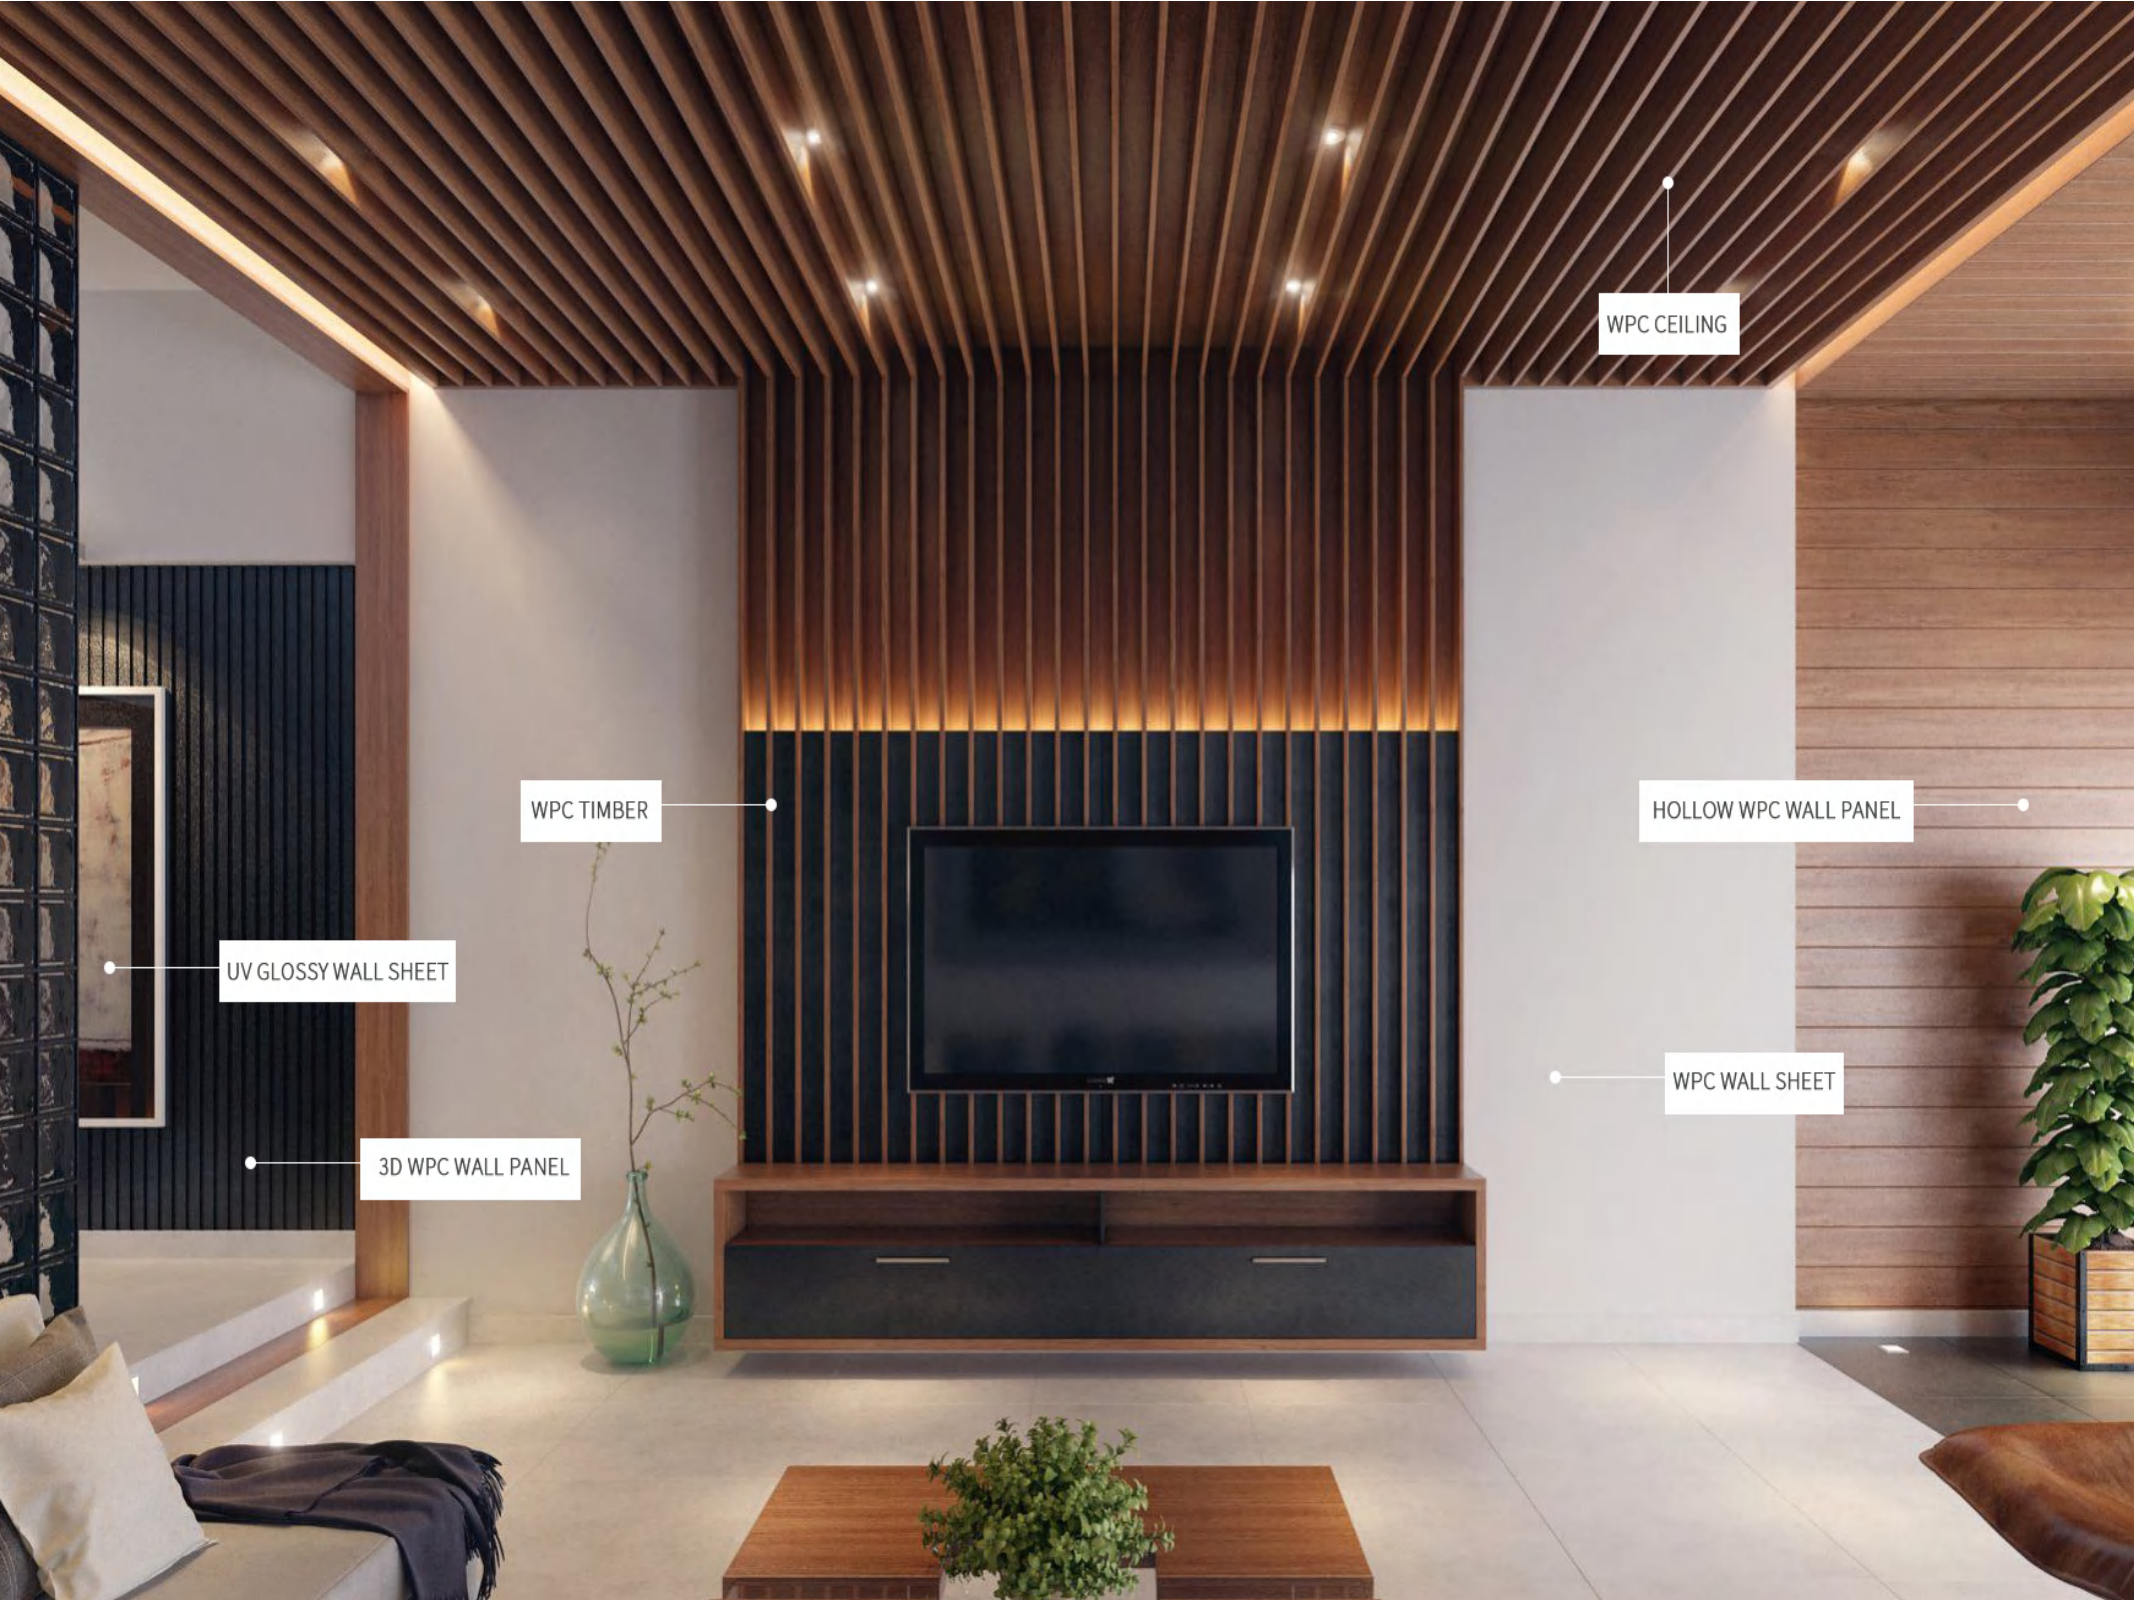

WPC CEILING

WPC TIMBER

UV GLOSSY WALL SHEET

3D WPC WALL PANEL

HOLLOW WPC WALL PANEL

WPC WALL SHEET